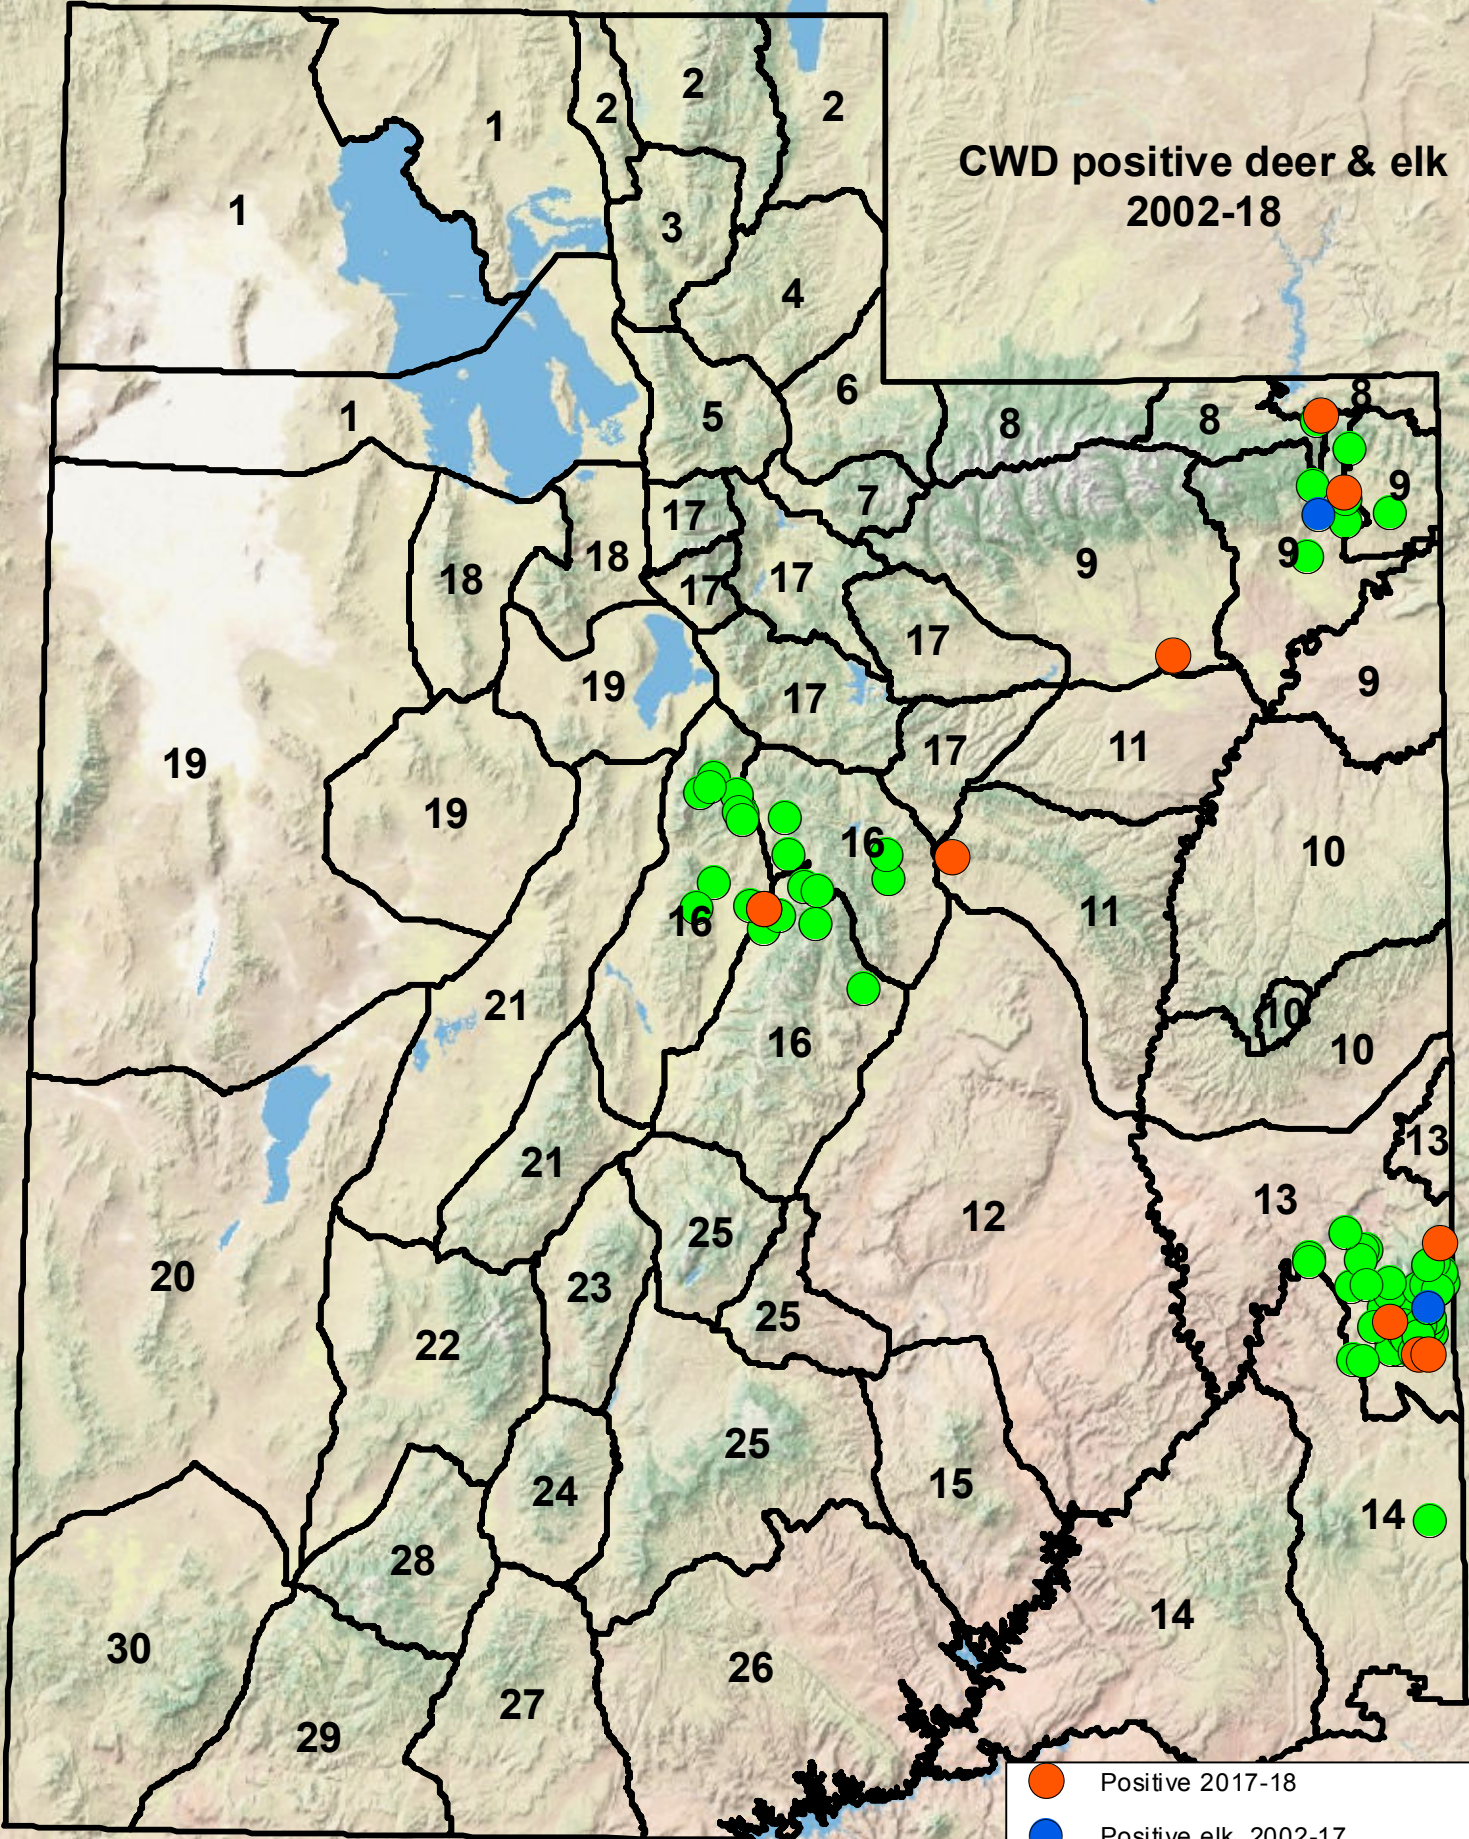

**CWD positive deer & elk  
2002-18**

-  Positive 2017-18
-  Positive elk, 2002-17
-  Positive deer, 2002-17
-  Deer Wildlife Management Units