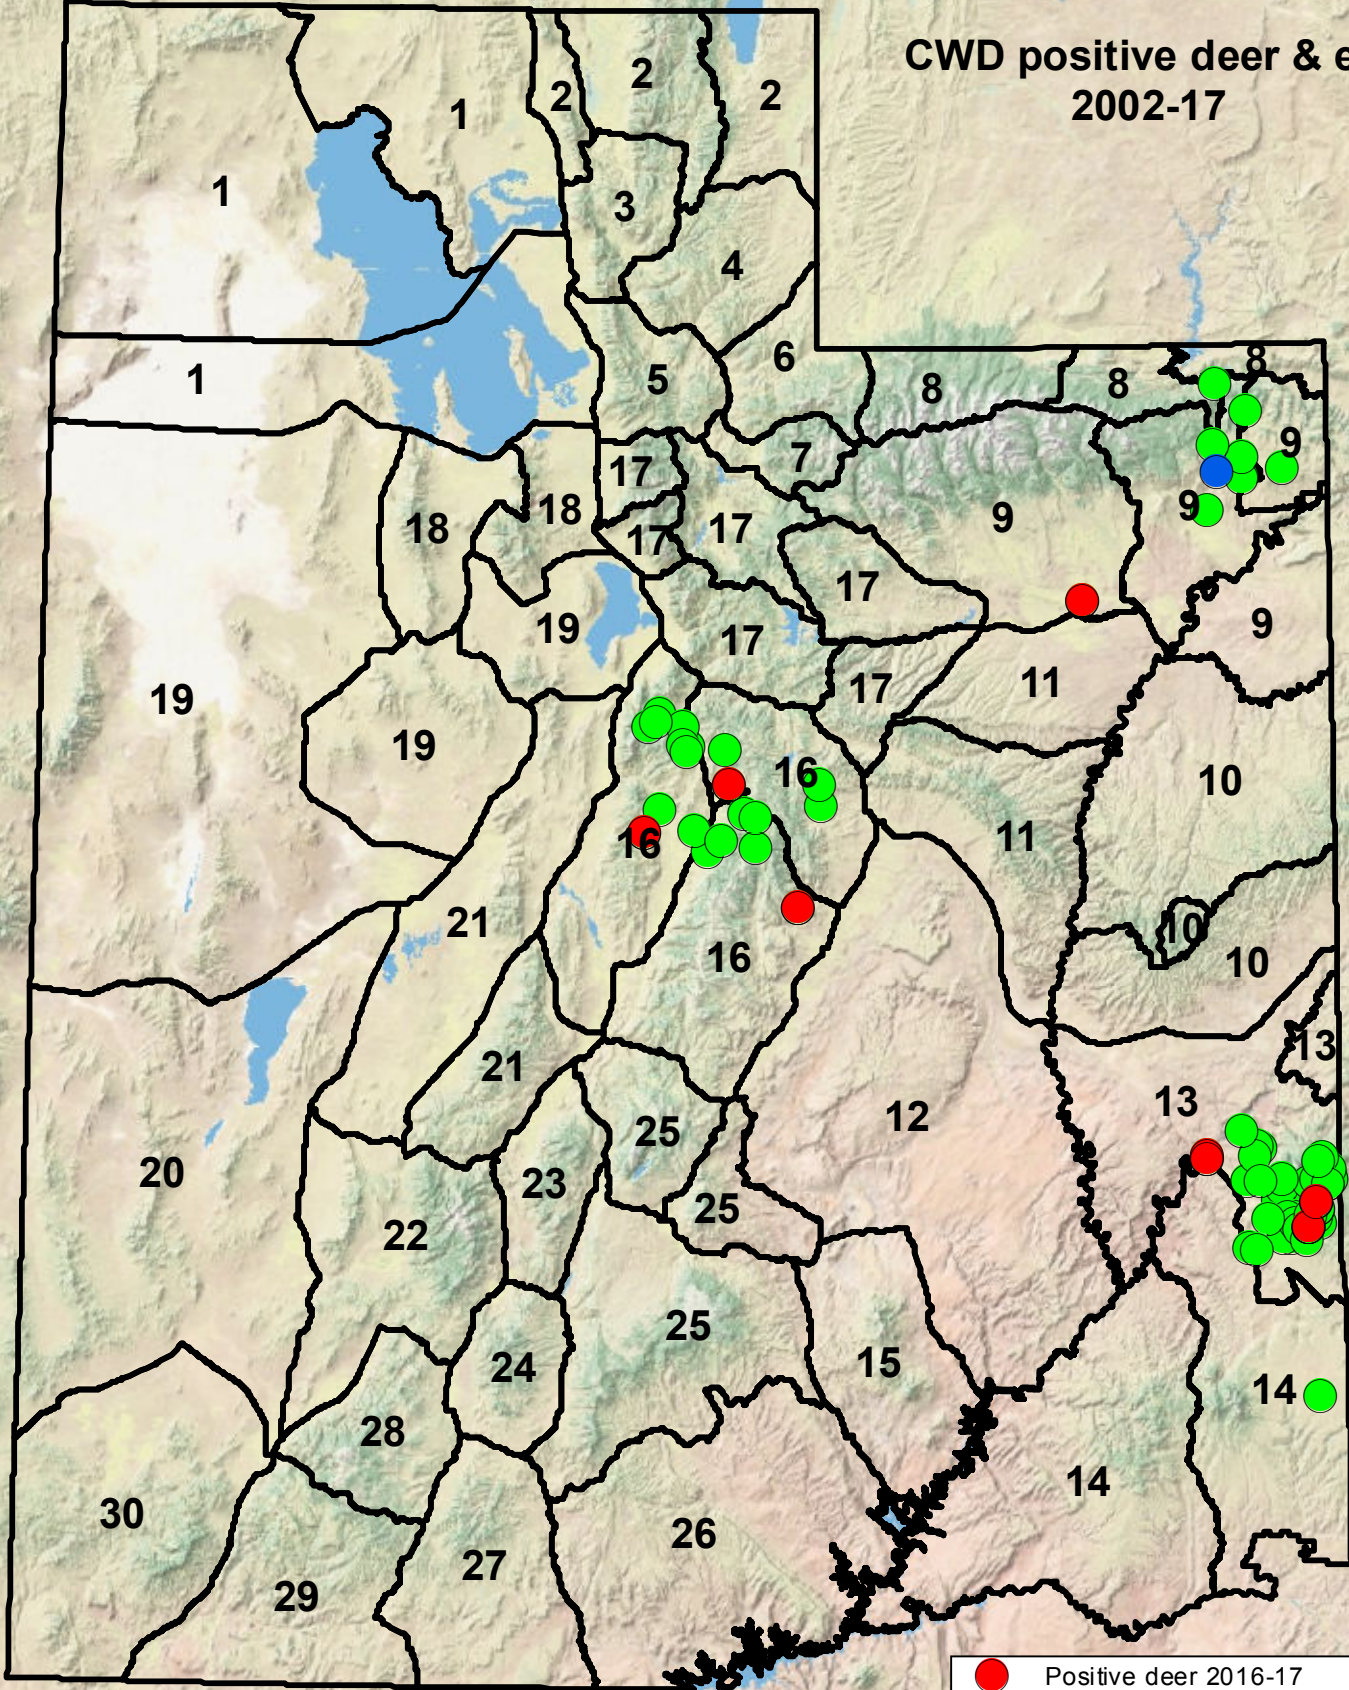

**CWD positive deer & elk
2002-17**

- Positive deer 2016-17
- Positive elk, 2002-17
- Positive deer, 2002-17
- Deer Wildlife Management Units

0 20 40 80 Miles